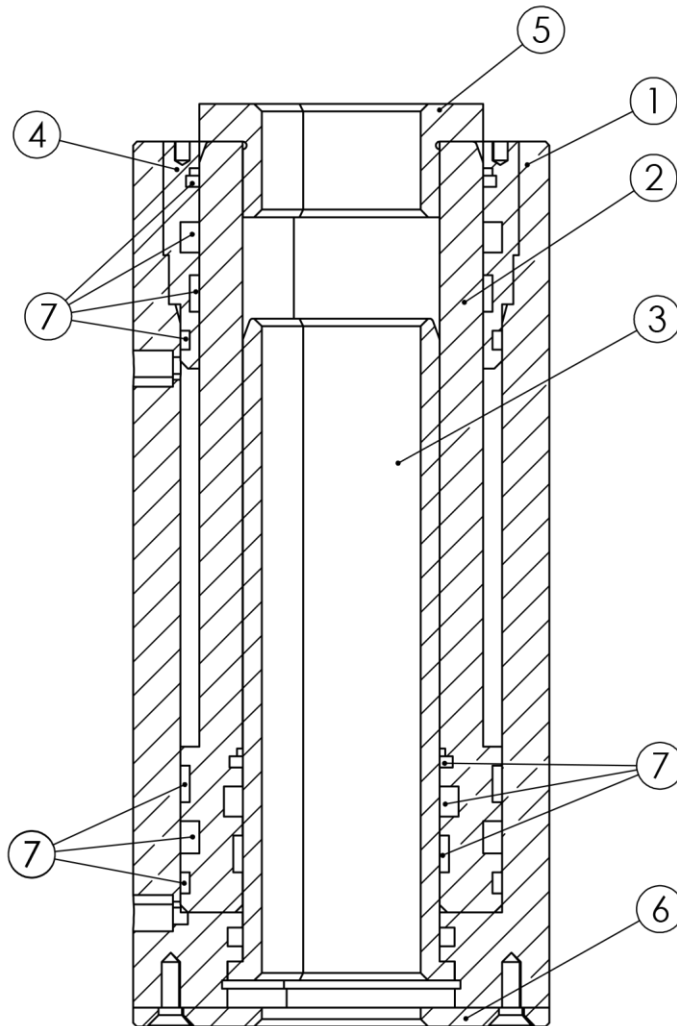

HDAC254

25 Ton, 4" Stroke Hollow Plunger Aluminium Cylinder

Item	Part Name	QTY	Part Number
1	Cylinder	1	HDAC254-CY
2	Piston	1	HDAC254-PI
3	Center Tube	1	HDAC254-CT
4	Stop Ring	1	HDAC254-SR
5	Saddle	1	HDAC254-SAD
6	End Plate	1	HDAC254-EP
7	Seal Kit	1	HDAC254-SK