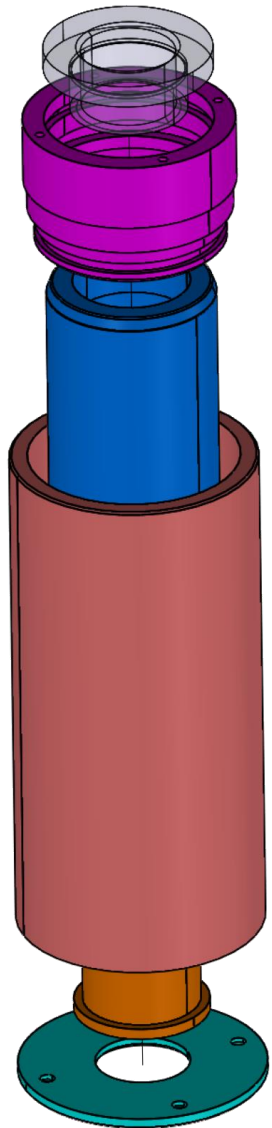

HDAC254

25 Ton, 4" Stroke Hollow Plunger Aluminium Cylinder

Item	Part Name	QTY	Part Number
1	Cylinder	1	HDAC254-CY
2	Piston	1	HDAC254-PI
3	Center Tube	1	HDAC254-CT
4	Stop Ring	1	HDAC254-SR
5	Saddle	1	HDAC254-SAD
6	End Plate	1	HDAC254-EP
7	Seal Kit	1	HDAC254-SK